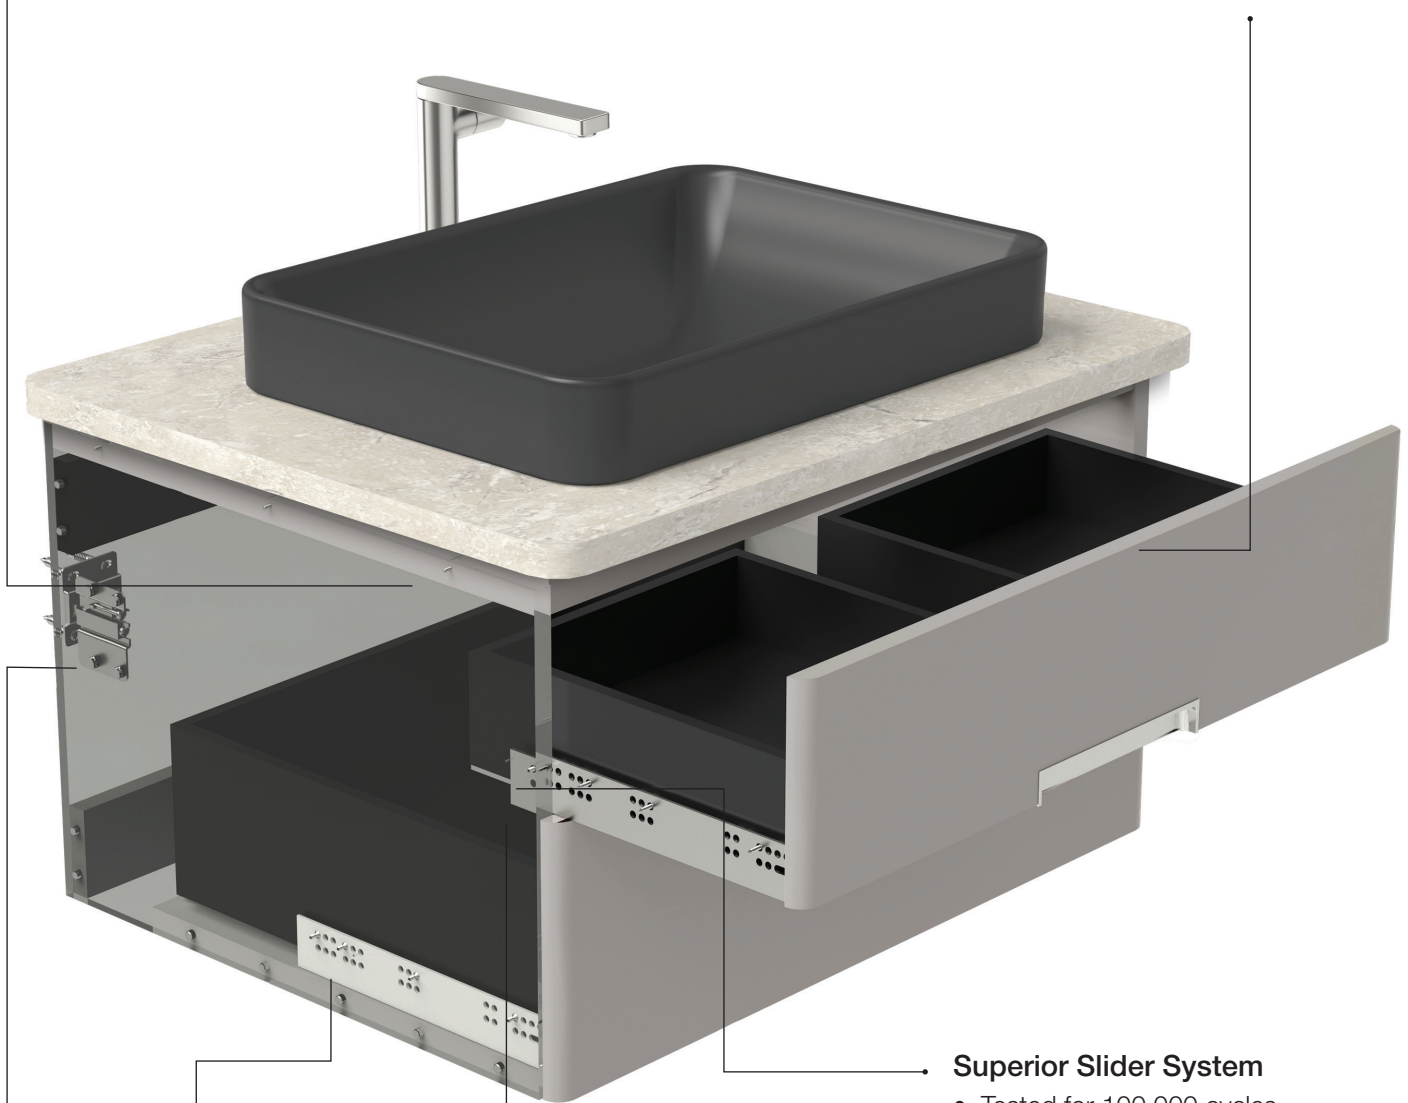

Grooming Station

- Accessory trays with well-defined compartments
- Removable structure

High Moisture Resistant Wood

- Tested to perform well at extreme temperatures ranging from - 20°C to 50°C
- Termite & Borer resistant
- Anti-Fungal